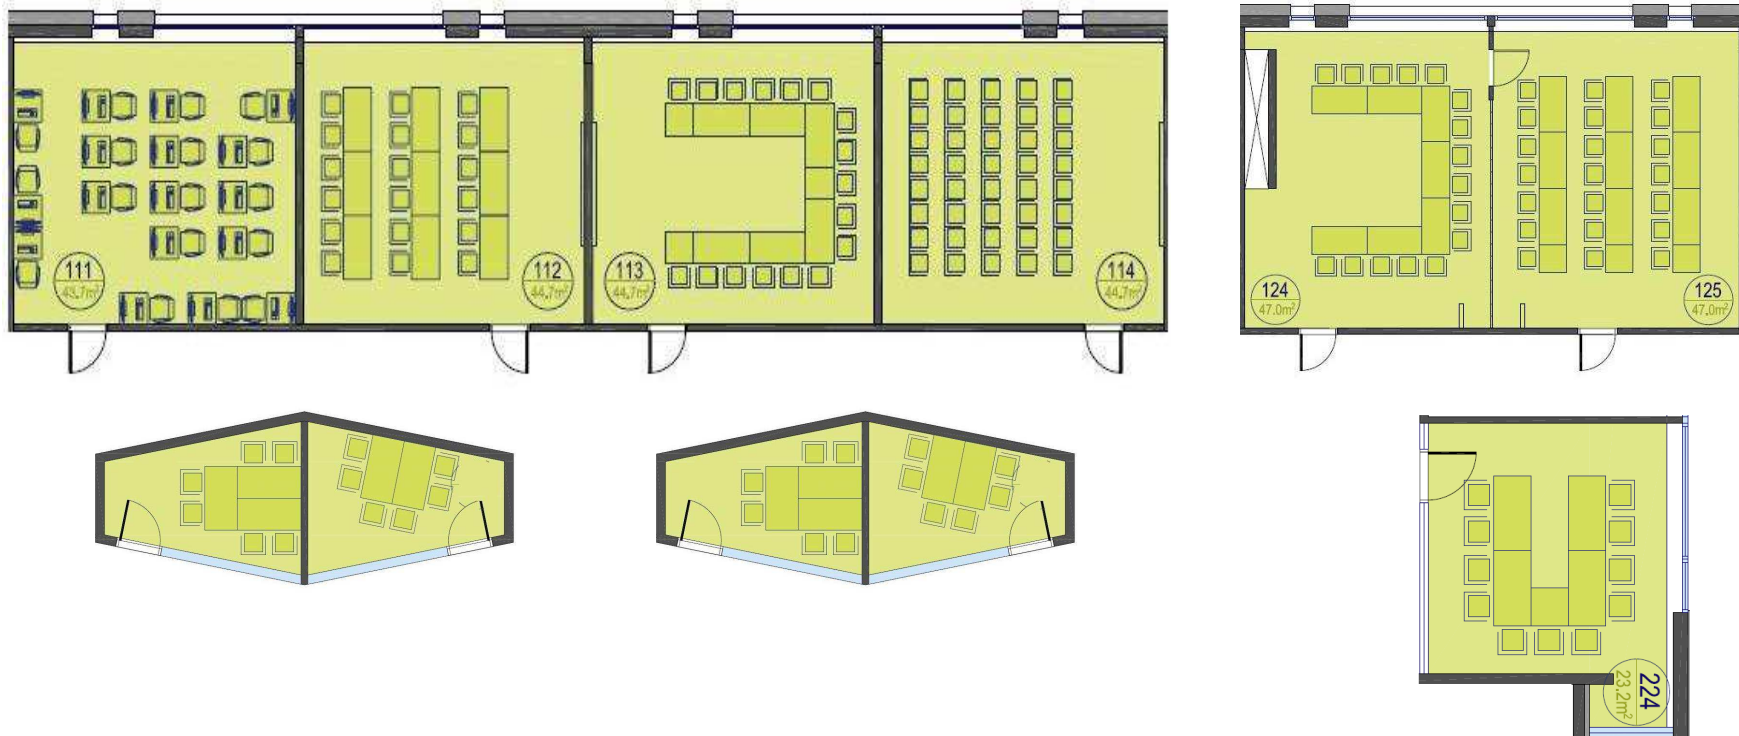

Meeting rooms at airBalticTraining

Technical information

Room	Size sqm	Theatre style Max capacity	Classroom style Max capacity	U shape Max capacity	Equipment
111 GEMINI	44	32	18	17	Screen, flipchart, CBT, Audio, DVD, VDP
112 CASSIOPEA	44	32	18	17	Screen, flipchart, PC, Audio, DVD, VDP
113 BIG BEAR	44	32	18	17	Screen, flipchart, PC, Audio, DVD, VDP
114 AQUARIUS	44	32	18	17	Screen, flipchart, PC, Audio, DVD, VDP
124 LYRA	47	32	25	16	Screen, flipchart, PC, Audio, DVD, VDP
125 ORION	47	32	25	16	Screen, flipchart, PC, Audio, DVD, VDP
124+125 LYRA + ORION	94	64	50	27	Screen, flipchart, PC, Audio, DVD, VDP
224 SAGITTA	23	21	10	11	Screen, flipchart, PC, Audio, DVD, VDP
Briefing room 1	10	8	-	6	Flipchart
Briefing room 2	10	8	-	6	Flipchart
Briefing room 3	10	8	-	6	Flipchart
Briefing room 4	10	8	-	6	Flipchart